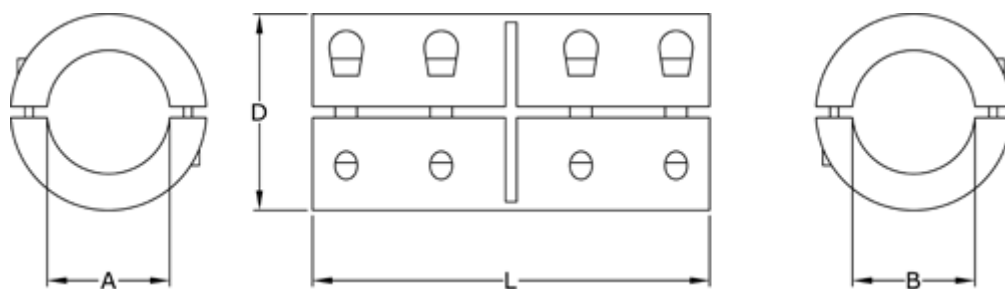

Data Sheet

Article number: 3323046602050

Description: Rigid coupling size 50 bore 50/50 mm
Two piece clamp, stainless

Measures

A = 50

B = 50

D = 85

L = 124

Screw = M10x25